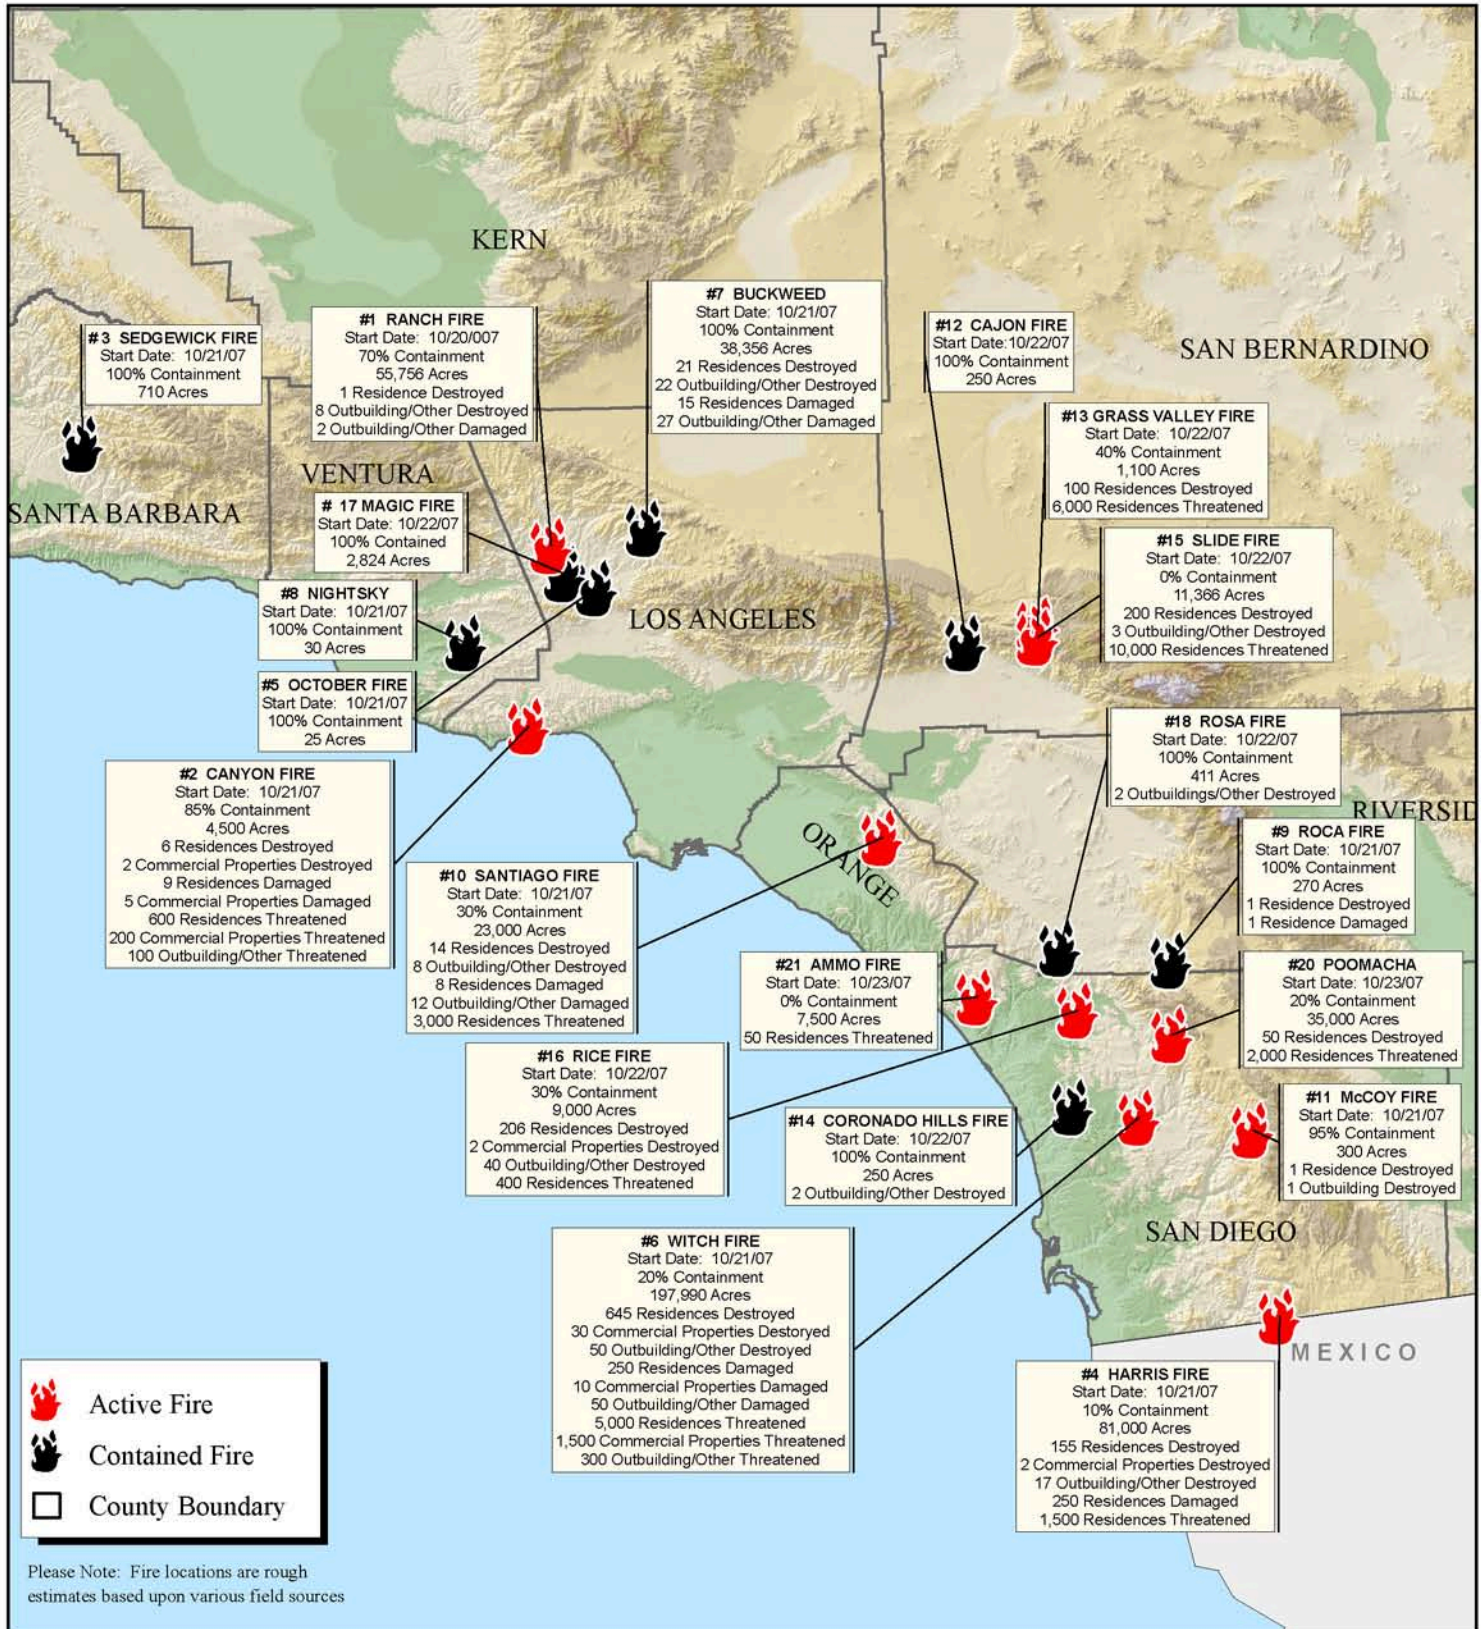

SOUTHERN CALIFORNIA WILDFIRES

as of 10/25/07 - 0600 Hours PDT
with Start Dates - Chronologically

Please Note: Fire locations are rough estimates based upon various field sources

Created by OES - GIS,K.Higgs
 October 25, 2007 Source: FAMWEB 209s
[/active_incident/fires/2007/Statewide/October/](#)
[/projects/Statewide_Fires_102507_am.mxd](#)