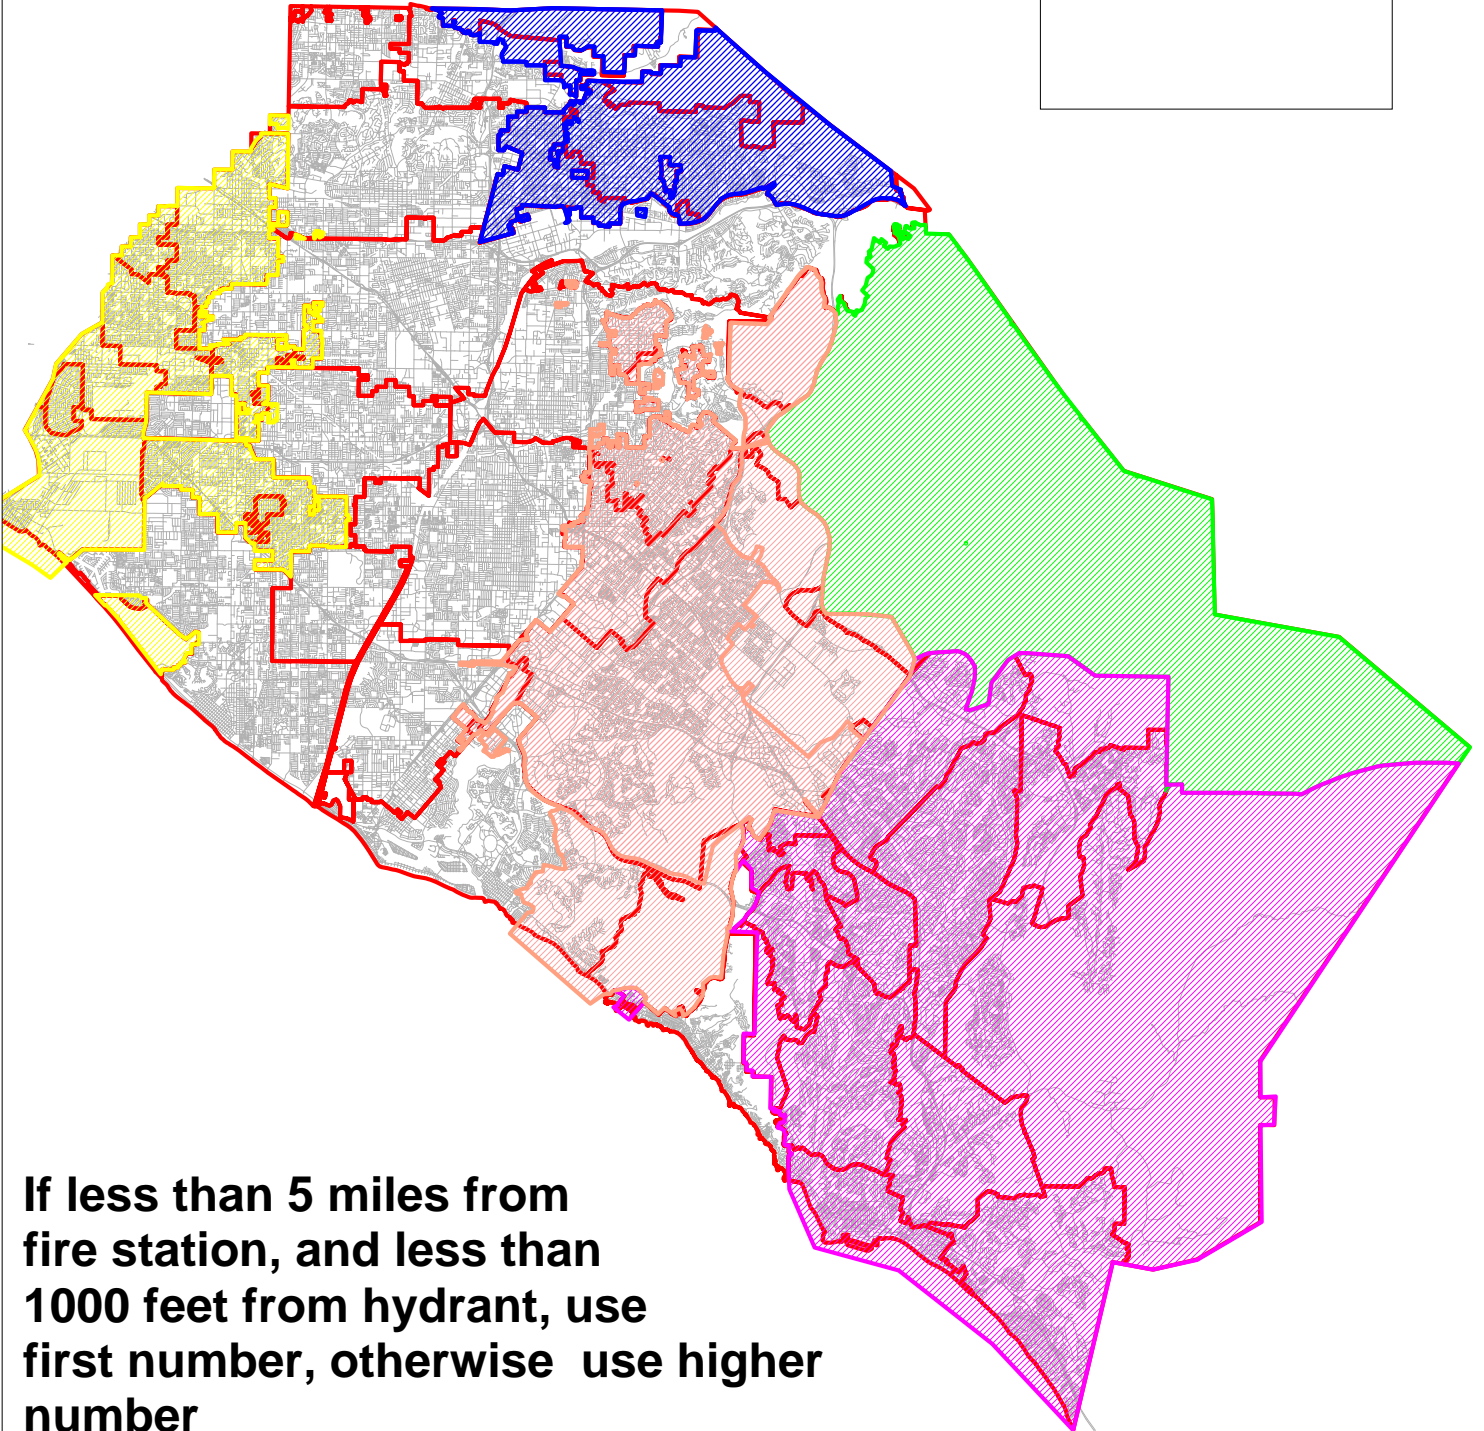

ISO FIRE RATING MAP

ISO Regions and Ratings

- Central 3/9
- East 4/9
- North 3/9
- South 3/9
- West 3

**If less than 5 miles from
fire station, and less than
1000 feet from hydrant, use
first number, otherwise use higher
number**